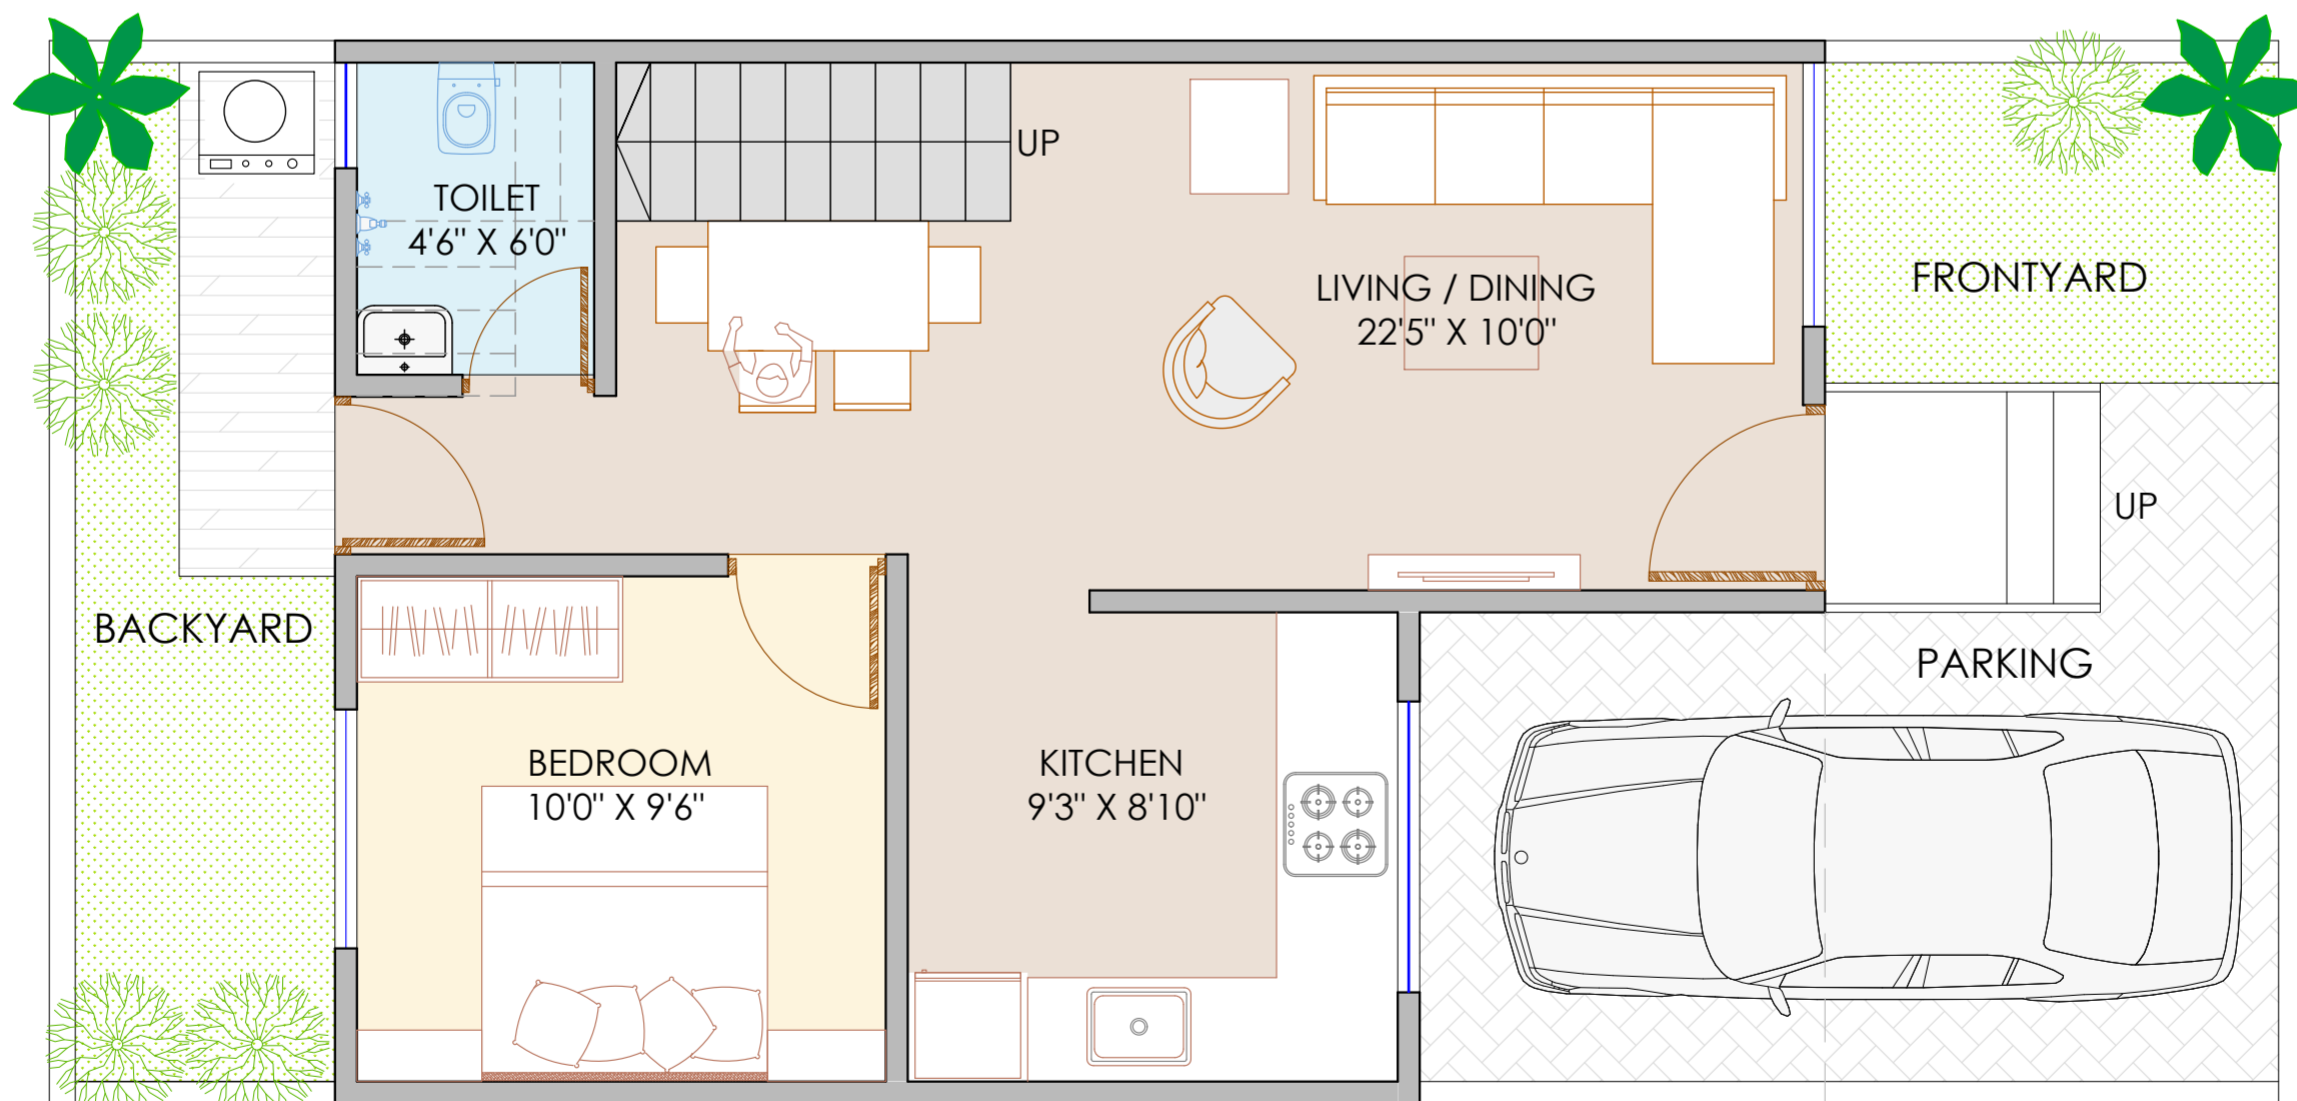

TERRACE FLOOR

FIRST FLOOR

GROUND FLOOR

TYPE	CARPET	BALCONY	TOTAL CARPET	TOP TERRACE
3BHK	919	55	974	425

* NOTE - FRONTYARD & BACKYARD AREA AS PER MAIN TABLE

TYPE -1 01 to 10