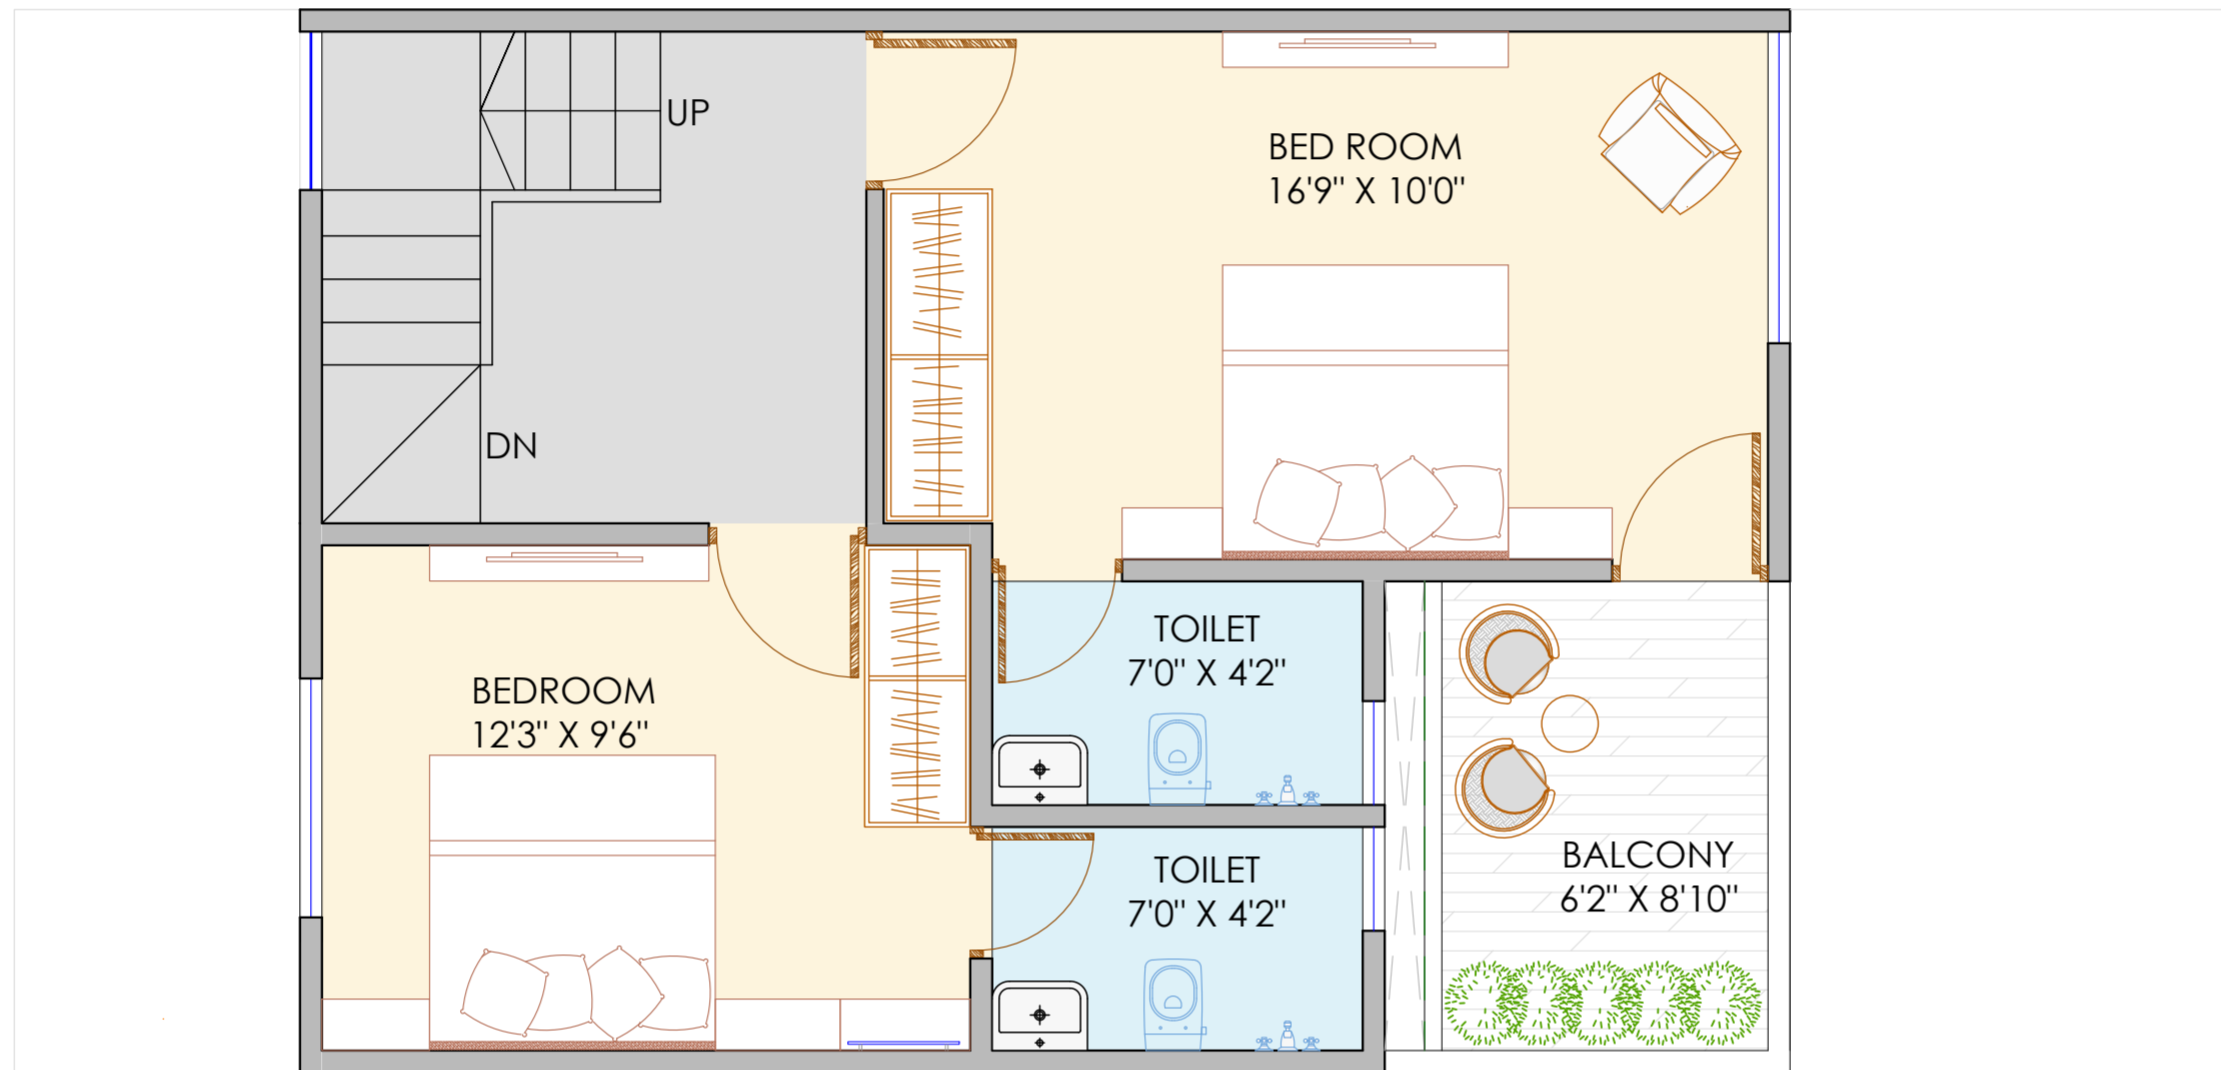

TERRACE FLOOR

FIRST FLOOR

GROUND FLOOR

TYPE	CARPET	BALCONY	TOTAL CARPET	TOP TERRACE
3BHK	919	55	974	425

* NOTE - FRONTYARD & BACKYARD AREA AS PER MAIN TABLE

TYPE -1 01 to 10